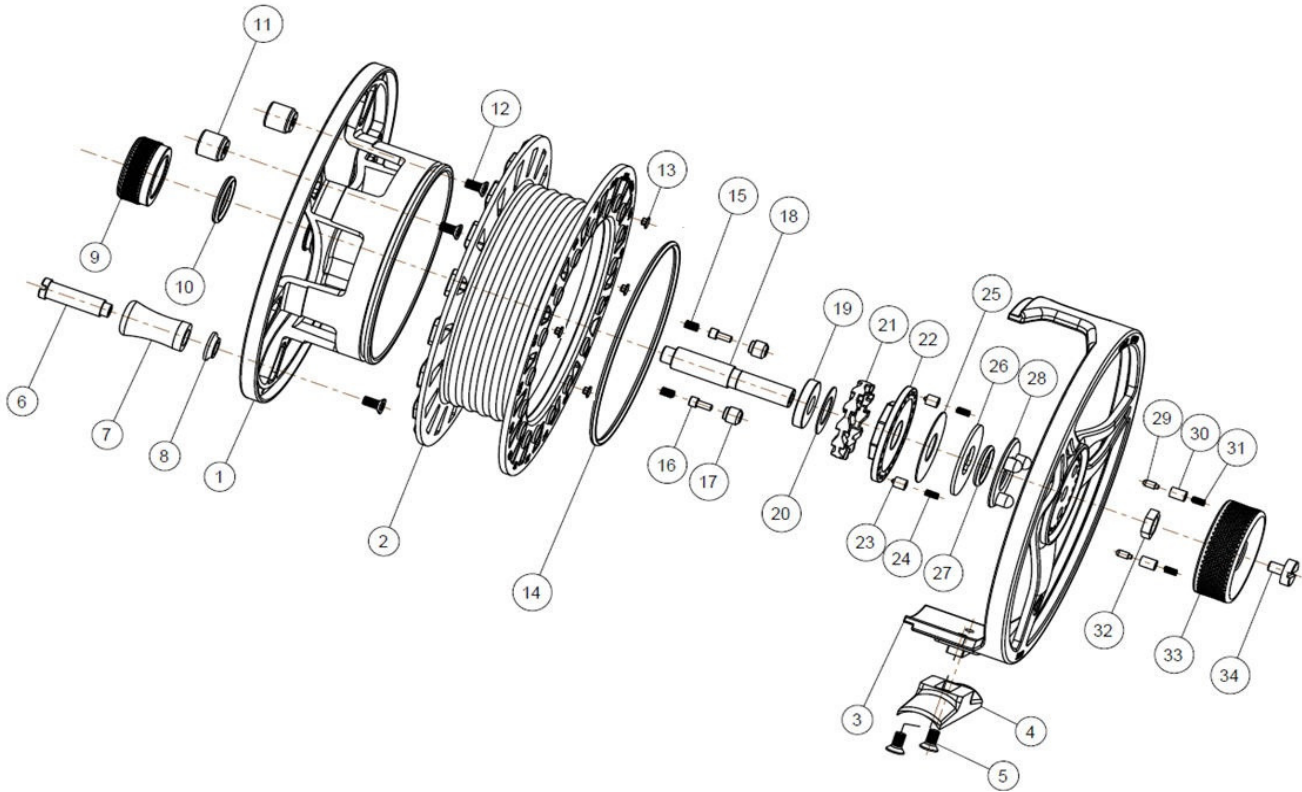

PARTS LIST FOR GREYS GTS 500 5/6/7, GTS 500 7/8/9

#	DESCRIPTION	QTY	PART NO.		GREYS STYLE NO.	
			GTS500 5/6/7	GTS500 7/8/9	GTS500 5/6/7	GTS500 7/8/9
1	Spool (colour: black)	1	1366683	1366690	N/A	N/A
2	Cassette	1	1360965	1360966	N/A	
3	Frame (colour: black)	1	1366684	1366691	N/A	N/A
4	Reel Foot (colour: black)	1	1328365		GRX1005SP1	
5	Reel Foot Screw M3X6	2	1328380		GRXR010P911	
6	Handle Shaft	1	1328397		GRXR010P928	
7	Handle Knob (nylon)	1	1328396		GRXR010P927	
8	Handle Washer	1	1328395		GRXR010P926	
9	Latch Nut (colour: black)	1	1366685		N/A	
10	Latch Nut O-Ring	1	1328332		GRGX50SP04	
11	Handle Balance	2	1366686		N/A	
12	Screw M2.5X6	3	1328400		GRXR010P931	
13	Cartridge Pin	4	1328335		GRGX50SP07	
14	Cassette O-Ring	1	1366687		N/A	
15	Clutch Drive Spring	2	1328769		H00036P17	
16	Clutch Drive Plunger	2	1328333		GRGX50SP05	
17	Clutch Plunger Holder	2	1328768		H00036P16	
18	Main Shaft	1	1366688		N/A	
19	Bushing	1	1328291		GREXF05SP6	
20	Small Drag Washer	1	1328293		GREXF05SP8	
21	Clutch Drive Plate	1	1328262		GREXF05SP15	
22	Clutch Body	1	1328259		GREXF05SP12	
23	Spool Click Pin	2	1328276		GREXF05SP28	
24	Spool Click Spring	2	1328277		GREXF05SP29	
25	Large Drag Washer	1	1328294		GREXF05SP9	
26	Small Key Washer	1	1328263		GREXF05SP16	
27	O-Ring	1	1328288		GREXF05SP39	
28	Push Plate	1	1328338		GRGX50SP10	
29	Drag Knob Click Pin	2	1328373		GRXR010P4	
30	Drag Knob Click Pin Holder	2	1328340		GRGX50SP12	
31	Drag Knob Click Pin Spring	2	1328372		GRXR010P3	
32	Main Shaft Nut	1	1328268		GREXF05SP20	

#	DESCRIPTION	QTY	PART NO.		GREYS STYLE NO.	
			GTS500 5/6/7	GTS500 7/8/9	GTS500 5/6/7	GTS500 7/8/9
33	Drag Knob (colour: black)	1	1366689		N/A	
34	Drag Knob Screw	1	1328341		GRGX50SP13	

Reel Part Numbers: GTS 500 5/6/7, 1360961, GTS 500 7/8/9, 1360962

24 00 Drawn: 04-09-2014
 Drawing Version: 34-13137-00